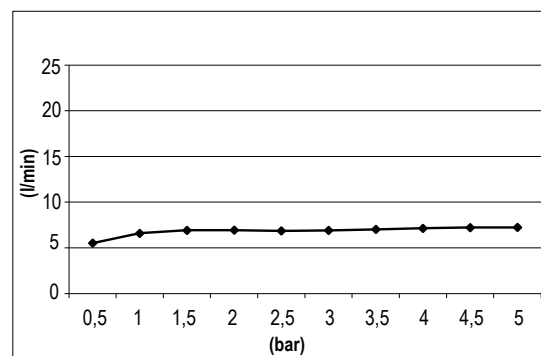

Product Type: **Velvet Head Shower**
Product Code: **E044292**
Product Name: **Velvet Round 230**
Description: **Soffione Tondo L230mm**
Round Head Shower L230mm
Dimensions: $\varnothing$ 230 mm
Material: Brass - ottone

Note: **completamente ispezionabile | connessione G1/2" - NPT**
Notes: **completely inspectionable | connection G1/2" - NPT**

Functions: 1 Way Velvet Rain

Finishes:

		Matt Colours		PVD Polished		PVD Brushed			
Chrome CR	Brushed Nickel BN								
		Matt Black MB	Matt White WM	Gold GO	DeepBlack DB	High Brass HB	Copper CO	Gun Metal GM	Absolute Black AB

DIMENSIONS

FLOWRATE