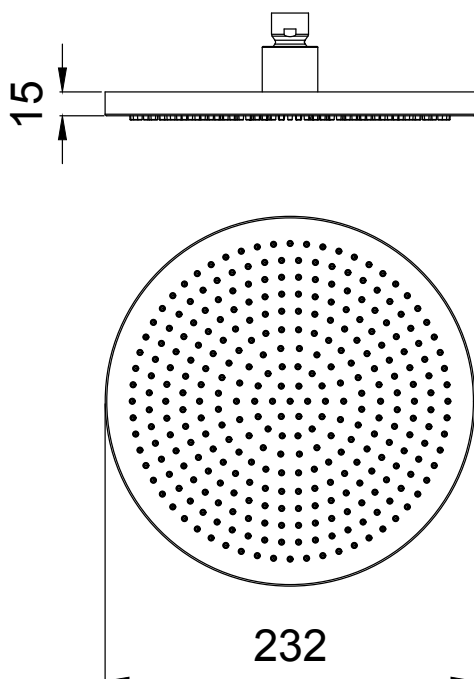

Product Type: **Velvet Head Shower**  
 Product Code: **E044292**  
 Product Name: **Velvet Round 230**  
 Description: **Soffione Tondo L230mm**  
**Round Head Shower L230mm**  
 Dimensions:  $\varnothing$ 230 mm  
 Material: Brass - ottone

Note: **completamente ispezionabile | connessione G1/2" - NPT**  
 Notes: **completely inspectionable | connection G1/2" - NPT**

Functions:  1 Way  Velvet Rain

Finishes:

		<b>Matt Colours</b>		<b>PVD Polished</b>		<b>PVD Brushed</b>			
Chrome <b>CR</b>	Brushed Nickel <b>BN</b>								
		Matt Black <b>MB</b>	Matt White <b>WM</b>	Gold <b>GO</b>	DeepBlack <b>DB</b>	High Brass <b>HB</b>	Copper <b>CO</b>	Gun Metal <b>GM</b>	Absolute Black <b>AB</b>

## DIMENSIONS

## RELATED PRODUCTS

Wall Arm with Round Rose  
**E021113** Ø24mm | L350 mm  
**E021115** Ø24mm | L420 mm

Wall Arm with Round Rose  
**E021118** Ø24mm | L340 mm

Ceiling Arm with Round Rose  
**E021107** Ø24mm | L150 mm  
**E021109** Ø24mm | L300 mm  
**E021111** Ø24mm | L500 mm